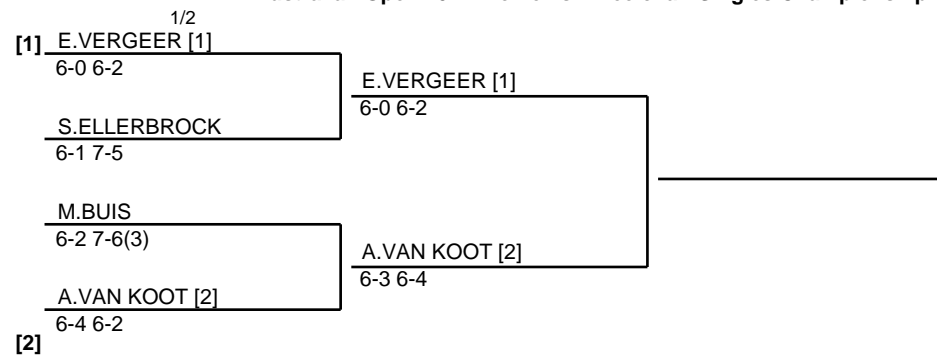

Australian Open 2012 Women's Wheelchair Singles Championship

1st Round

- 1 VERGEER, Esther NED
- 2 SEVENANS, Annick BEL
- 3 ELLERBROCK, Sabine GER
- 4 KAMIJI, Yui JPN
- 5 DI TORO, Daniela AUS
- 6 BUIS, Marjolein NED
- 7 WALRAVEN, Sharon NED
- 8 VAN KOOT, Aniek NED